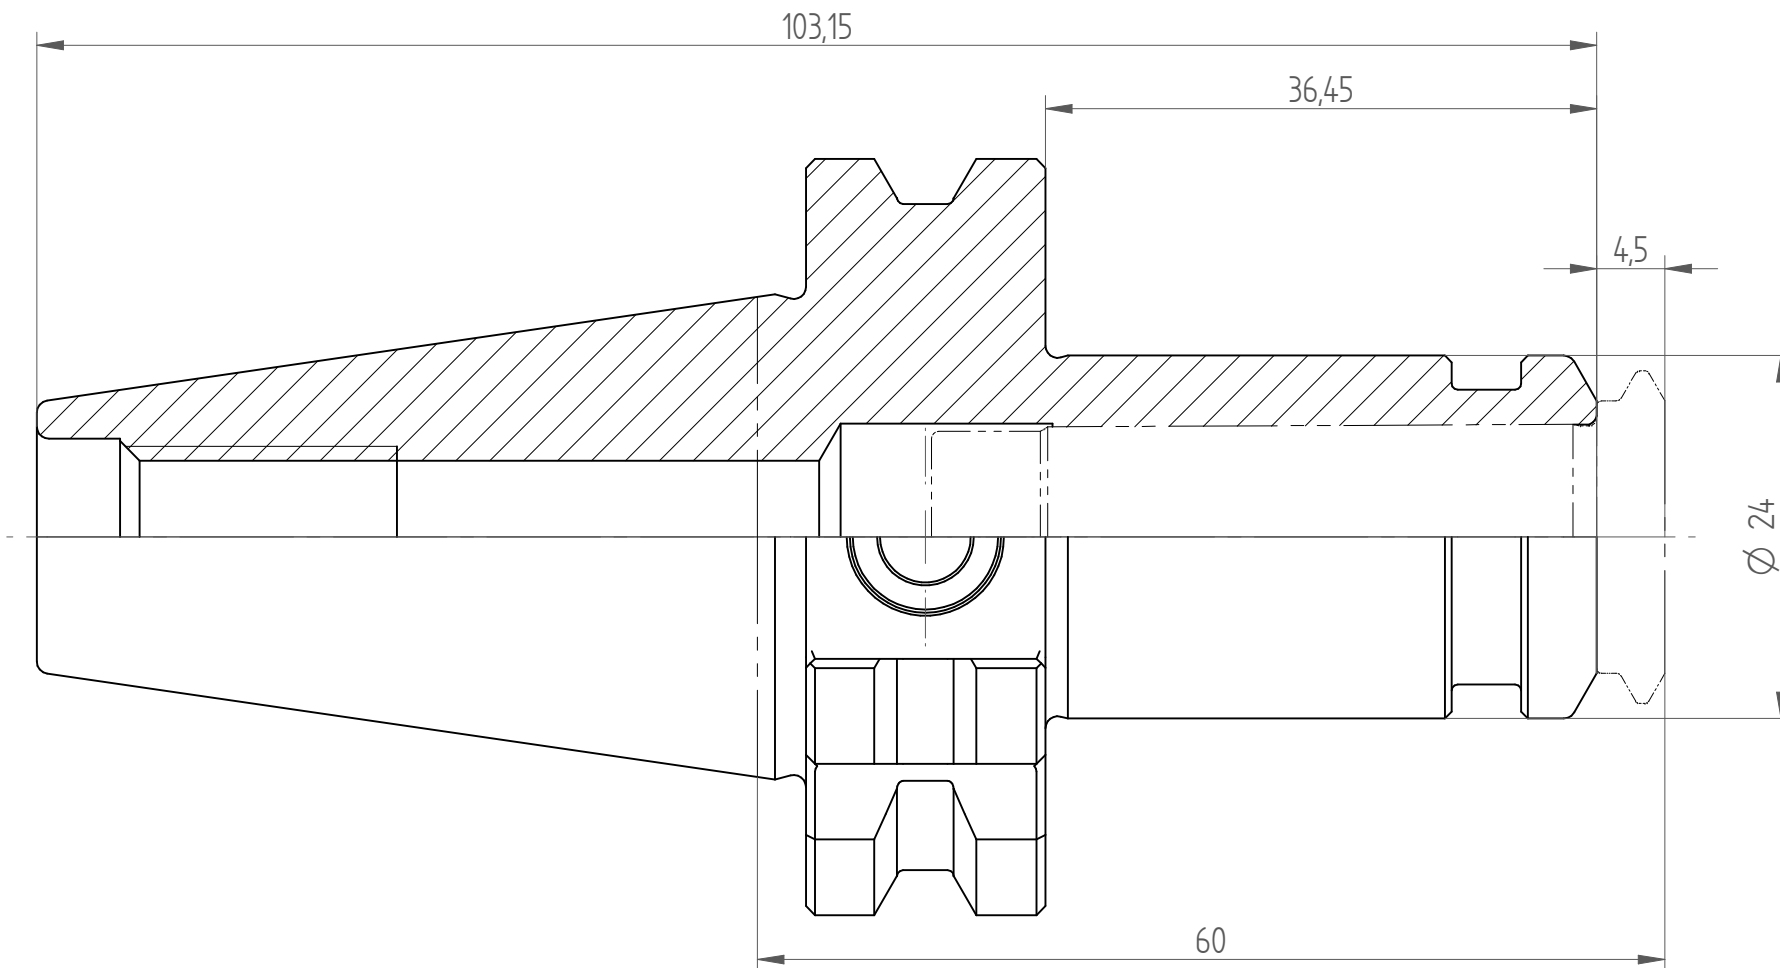

Swiss
Precision
Tools

REGO-FIX®

REGO-FIX AG
Obermattweg 60
4456 Tenniken / Switzerland

Phone +41 61 976 14 66
Fax +41 61 976 14 14
www.rego-fix.com

This is a non-controlled copy. All information given herein is subject to change without notice

The information given herein has been carefully checked and is believed to be correct. REGO-FIX, however, assumes no responsibility or liability for any errors, inaccuracies or omissions that may appear in this drawing

This document is subject to copyright laws. No part of this document may be reproduced or transmitted in any form or any means, electronic or mechanic, for any purpose, without the express written permission of REGO-FIX

Type : TC30_PG15x060
Part No. : 223071520
Date : 24.02.2015
Scale : 2:1